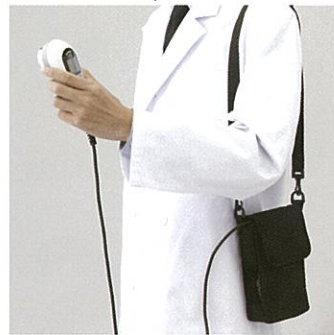

Portability